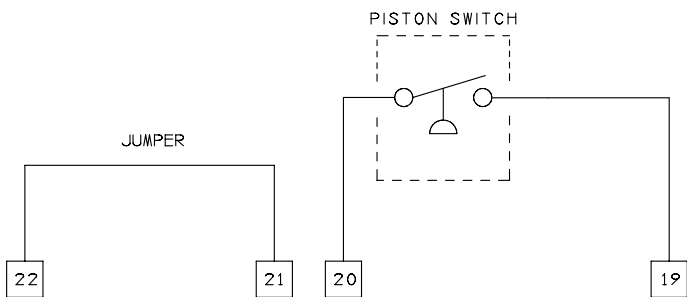

ISM-4081 WIRING DIAGRAM FOR 230 VAC MAINS CONNECTION.

SEE DETAILS (A) AND (B)
TO PISTON SWITCH/SUMP SWITCH

DETAILS A & B

DETAIL (A)
TYPICAL PISTON SWITCH
ONLY CONNECTION.

DETAIL (B)
TYPICAL PISTON SWITCH
& SUMP SWITCH CONNECTION.