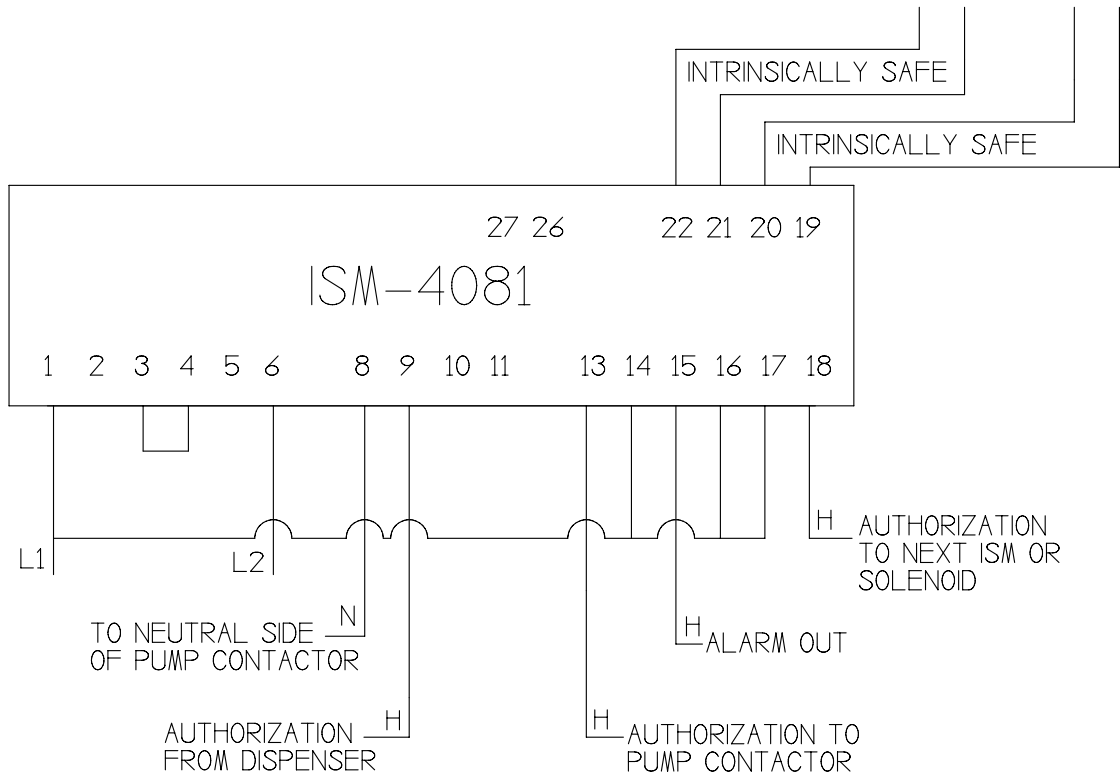

ISM-4081 WIRING DIAGRAM FOR 230 VAC MAINS CONNECTION.

SEE DETAILS (A) AND (B)
TO PISTON SWITCH/SUMP SWITCH

DETAILS A & B

DETAIL (A)
TYPICAL PISTON SWITCH
ONLY CONNECTION.

DETAIL (B)
TYPICAL PISTON SWITCH
& SUMP SWITCH CONNECTION.